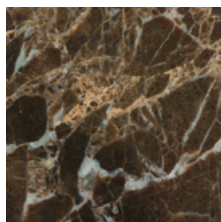

Piètement

Aluminium (indoor/outdoor)

White metal

Ottawa beaver metal

London grey metal

Jaipur red metal

Bromo grey metal

Aragona grey metal

Black metal

Piètement

Aluminium (indoor uniquement)

Exclusive Champagne

Exclusive Brown

Exclusive Onyx Black

Exclusive Space Gray

Plateau

I NATURALI Statuarietto
(natural or polished)

I NATURALI Calcatta Oro Venato
(natural or polished)

I NATURALI Emperador Extra
(natural or polished)

I NATURALI Noir Desir
(natural or polished)

I NATURALI Nero Greco
(natural or polished)

Plateau

Marbre (indoor uniquement)

Marquinia Black

Carrara's White

Dark Emperador

Green Alps

Calacatta

EPOXIA