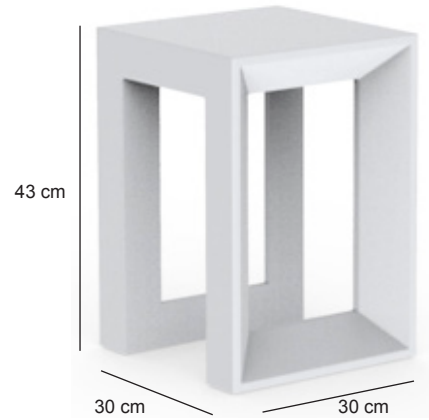

## Collection FRAME

GARANTIE  
**1**  
ANS

MONTAGE  
OFFERT\*

MADE IN  
EUROPE

\*voir nos conditions

EPOXIA

01 39 66 00 77

Mange debout 30 x 30 x 72 cm

Tabouret 30 x 30 x 43 cm