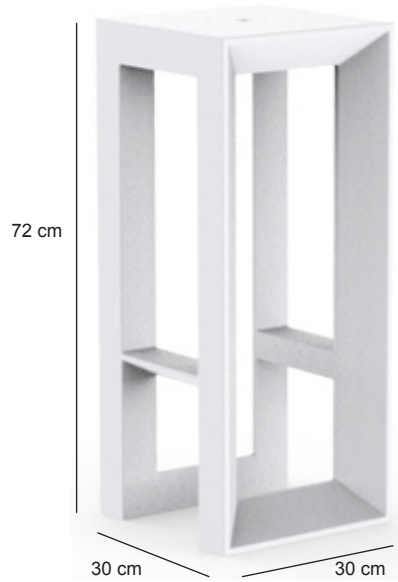

## Collection FRAME

GARANTIE  
**1**  
ANS

MONTAGE  
OFFERT\*

MADE IN  
EUROPE

\*voir nos conditions

EPOXIA

01 39 66 00 77

Mange debout 30 x 30 x 72 cm

Tabouret 30 x 30 x 43 cm