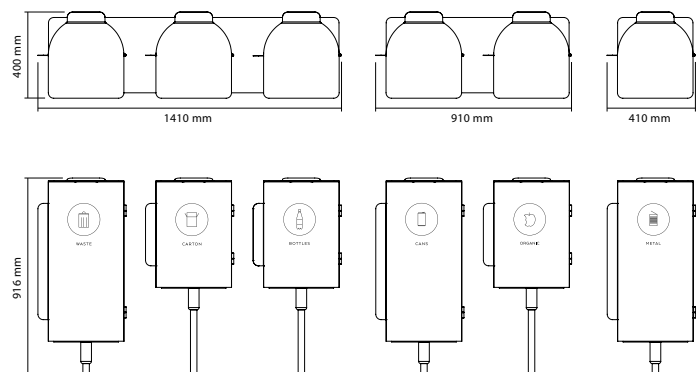

Frame: Powder-coated steel plate.

Lid: Powder-coated Aluminium.

Shaft, wall mount and footplate: Powder-coated steel sheet.

How to order your Birdie:

1. The designer recommends → In setups that combine both Birdie 750 and 500. Birdie 750 should be on the far left and the footplate should be the same colour.	2.	3. Waste shelf Moisture protection
Choose frame 500 (43 L) / 750 (63 L): Birdie Floor or Birdie Wall. Birdie Floor must be ordered with footplate 1, 2 or 3.	Choose symbol. Ø150 mm, white or anthracite.	Choose accessories: Waste shelf or moisture protection.

Birdie Floor, 500 (43 L) and 750 (63 L), incl. shaft

Colour	Birdie 500	Birdie 750
RAL 9010 White	350107	350207
RAL 7032 Warm Grey	350118	350218
RAL 7016 Anthracite	350108	350208
RAL 5023 Brilliant blue	350123	350223
RAL 1013 Pearl white	350117	350217
RAL 6013 Olive	350119	350219
RAL 6020 Forest green	350110	350209
RAL 8014 Chocolate	350120	350220
RAL 1017 Saffron	350122	350222
RAL 3014 Old pink	350121	350221
RAL 3005 Wine red	350114	350214

Any RAL colour at additional cost, contact TreCe.

Suitable waste bags for Birdie:
Birdie 750, 63 L: 85–125 L
Birdie 500, 43 L: 35–70 L

Birdie Wall, 500 (43 L) and 750 (63 L) incl. wall mount

Colour	Birdie 500	Birdie 750
RAL 9010 White	351307	351407
RAL 7032 Warm Grey	351317	351418
RAL 7016 Anthracite	351308	351408
RAL 5023 Brilliant blue	351323	351423
RAL 1013 Pearl white	351317	351417
RAL 6013 Olive	351319	351419
RAL 6020 Forest green	351309	351409
RAL 8014 Chocolate	351320	351420
RAL 1017 Saffron	351322	351422
RAL 3014 Old pink	351321	351421
RAL 3005 Wine red	351314	351414

Any RAL colour at additional cost, contact TreCe.