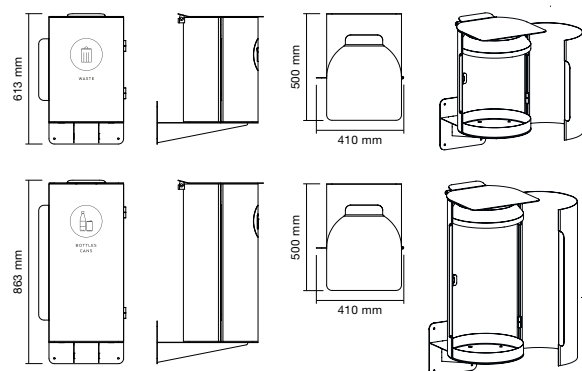

Suitable waste bags for Birdie:
Birdie 750, 63 L: 85–125 L
Birdie 500, 43 L: 35–70 L