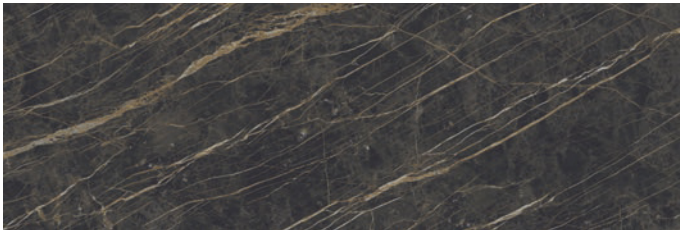

K35
Marmo lucido Noir Desir - Noir Desir glossy marble