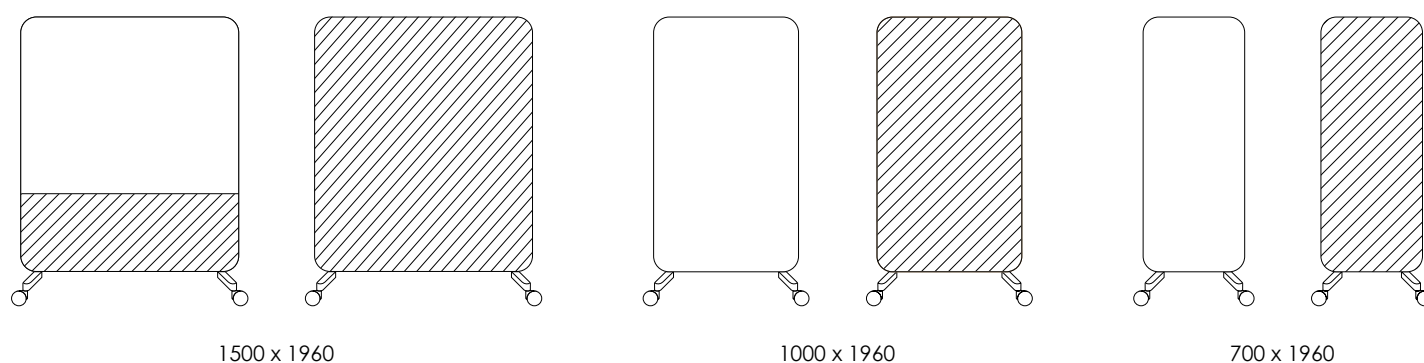

# MOOD FABRIC MOBILE

A mobile glass writing board with a fabric covered, sound absorbent back. The Mood Fabric is a versatile screen that offers a seamless combination of materials and functions. Available in three sizes: two smaller with a full glass front and a large model with a glass and textile front. All have a textile covered back with a sound absorbent filling. Available in several selected standard colours. Feet are available in black or grey with matching castors. Also choose from walnut or oak feet with black castors. All feet are sold separately. Designed by MATTI KLENELL and HALLEROED.

Tempered, low iron glass  
Magnetic writing surface  
10 selected colour combinations  
Feet in grey, black, oak or walnut 45 mm  
sound absorbent-filling

Article number	Name	Size w x h mm	Weight kg
70507-textile-glass	Mood Fabric Mobile (Feet/castors not included)	700 x 1960	24
70501-textile-glass	Mood Fabric Mobile (Feet/castors not included)	1000 x 1960	35
70504-textile-glass	Mood Fabric Mobile (Feet/castors not included)	1500 x 1960	41
1755	Mood Fabric Foot/ Casters grey		3,9
1755-S	Mood Fabric Foot/ Casters black		3,9
8755	Mood Fabric Foot Oak, Casters black		4,6
6755	Mood Fabric Foot Walnut, Casters black		4,0