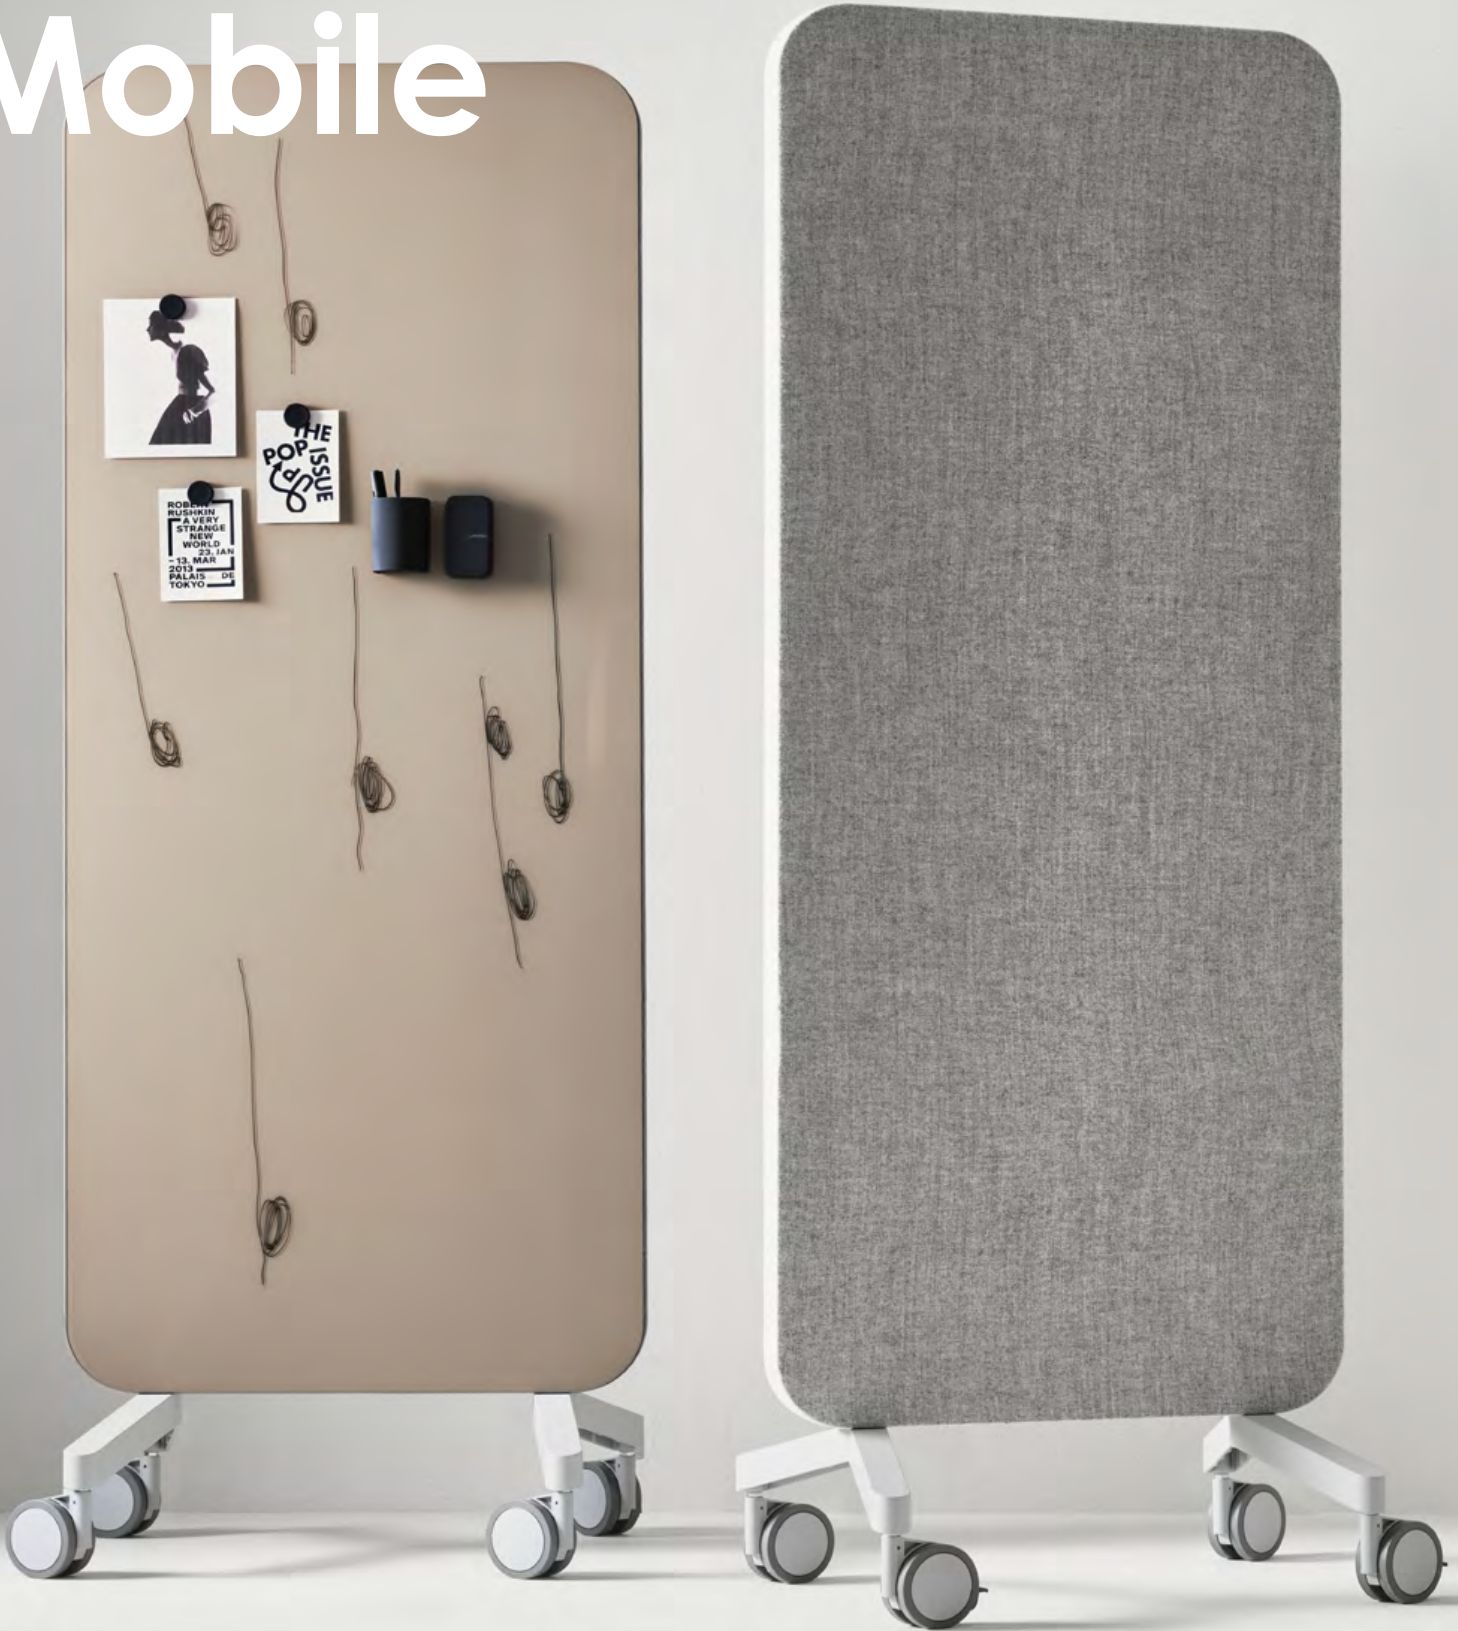

# Mood Fabric Mobile

# MOOD FABRIC MOBILE

A mobile glass writing board with a fabric covered, sound absorbent back. The Mood Fabric is a versatile screen that offers a seamless combination of materials and functions. Available in three sizes: two smaller with a full glass front and a large model with a glass and textile front. All have a textile covered back with a sound absorbent filling. Available in several selected standard colours. Feet are available in black or grey with matching castors. Also choose from walnut or oak feet with black castors. All feet are sold separately. Designed by MATTI KLENELL and HALLEROED.

Tempered, low iron glass  
Magnetic writing surface  
10 selected colour combinations  
Feet in grey, black, oak or walnut 45 mm  
sound absorbent-filling

Article number	Name	Size w x h mm	Weight kg
70507-textile-glass	Mood Fabric Mobile (Feet/castors not included)	700 x 1960	24
70501-textile-glass	Mood Fabric Mobile (Feet/castors not included)	1000 x 1960	35
70504-textile-glass	Mood Fabric Mobile (Feet/castors not included)	1500 x 1960	41
1755	Mood Fabric Foot/ Casters grey		3,9
1755-S	Mood Fabric Foot/ Casters black		3,9
8755	Mood Fabric Foot Oak, Casters black		4,6
6755	Mood Fabric Foot Walnut, Casters black		4,0