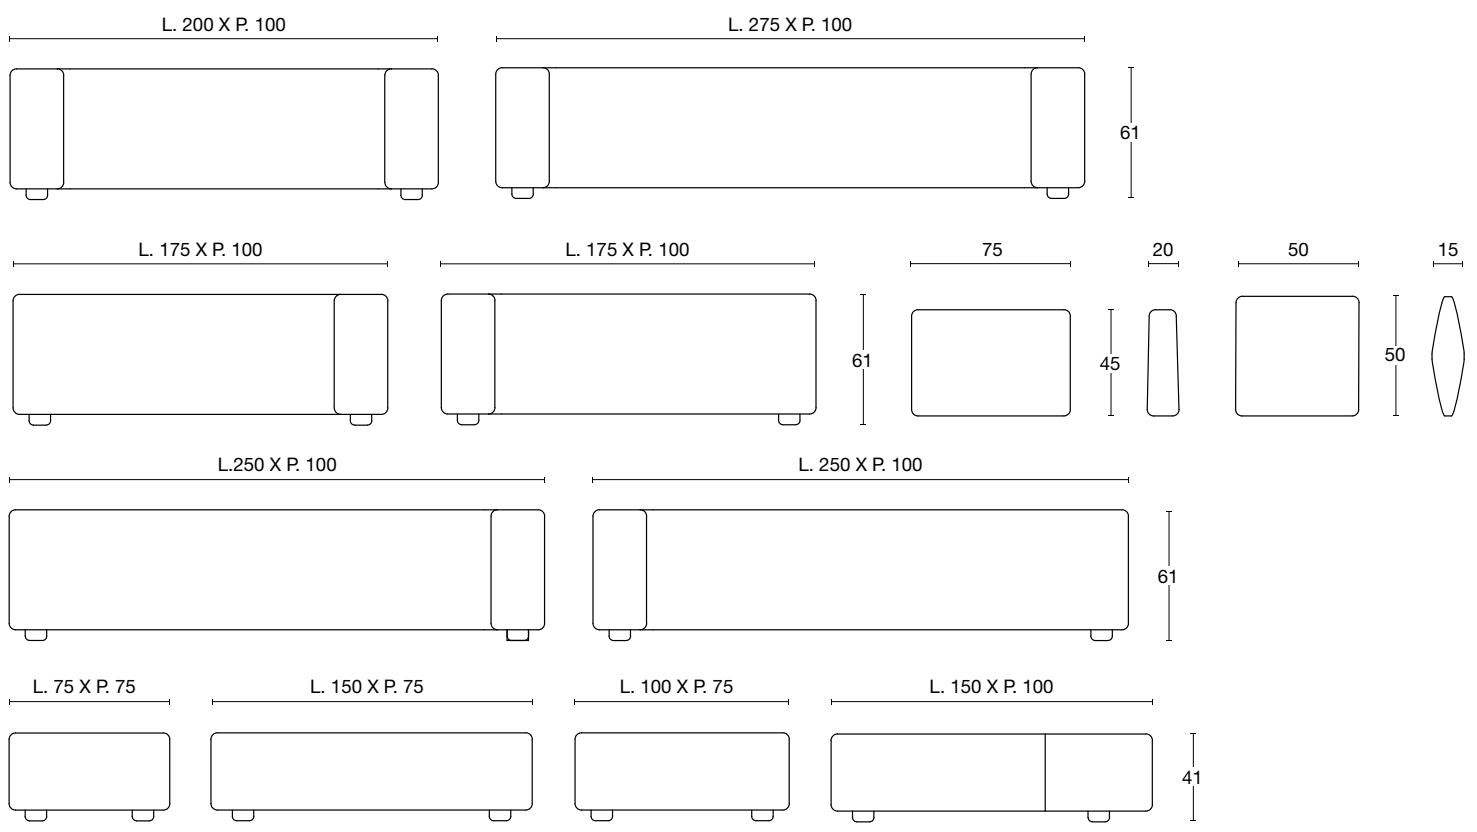

SQUARE

Diemme Lab / 2023