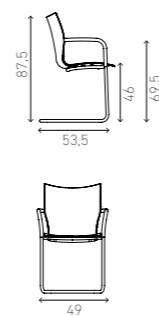

shell natural beech, padded seat

shell natural beech, padded upholstery

fully upholstered

shell CPL

ONYX II 3330/00 6.6 KG 2331/00 6.9 KG 2332/00 7.1 KG 2333/00 6.9 KG

With armrests 3330/10 6.9 KG 2331/10 7.2 KG 2332/10 7.4 KG 2333/10 7.2 KG