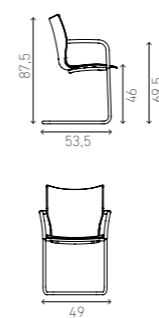

fully upholstered

shell CPL

ONYX I 3230/00 8.1 KG 2231/00 8.4 KG 2232/00 8.6 KG 2233/00 8.4 KG

stackable up to 6 chairs

shell plastic

shell plastic, padded seat

shell plastic, padded upholstery

fully upholstered

With armrests 3230/10 8.4 KG 2231/10 8.7 KG 2232/10 8.9 KG 2233/10 8.7 KG

shell plastic

shell plastic, padded seat

shell plastic, padded upholstery

fully upholstered

VARIATIONS

ONYX II 3340/00 8.7 KG 2341/00 9.2 KG 2342/00 9.5 KG 2343/00 9.2 KG 2344/00 8.7 KG