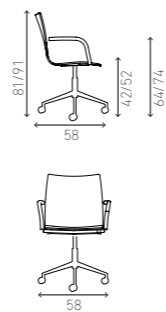

shell natural beech

shell natural beech, padded seat

shell natural beech, padded upholstery

fully upholstered

shell CPL

ONYX IV 3530/00 9.6 KG 2531/00 9.9 KG 2532/00 10.1 KG 2533/00 9.9 KG

With armrests 3530/10 9.9 KG 2531/10 10.2 KG 2532/10 10.4 KG 2533/10 10.2 KG