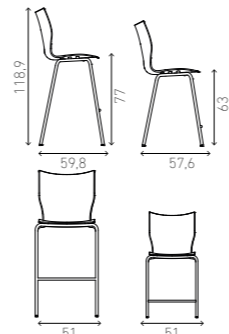

stackable up to 4 barstools

shell natural beech

shell natural beech, padded seat

shell natural beech, padded upholstery

fully upholstered

shell CPL

ONYX BARSTOOL 3440/07 8.1 KG 2441/07 8.4 KG 2442/07 8.6 KG 2443/07 8.7 KG 2444/07 8.4 KG

shell natural beech

shell natural beech, padded seat

shell natural beech, padded upholstery

fully upholstered

shell CPL

ONYX BARSTOOL counter 3430/06 7.5 KG 2431/06 7.8 KG 2432/06 8 KG 2433/06 8.6 KG

stackable up to 4 barstools

ONYX BARSTOOL 3430/07 8 KG 2431/07 8.3 KG 2432/07 8.5 KG 2433/07 8.6 KG

shell plastic

shell plastic, padded seat

shell plastic, padded upholstery

fully upholstered

shell plastic

shell plastic, padded seat

shell plastic, padded upholstery