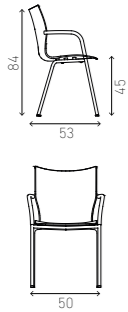

fully upholstered

shell CPL

With armrests 3440/10 6.9 KG 2441/10 7.4 KG 2442/10 7.7 KG 2443/10 7.4 KG 2444/10 6.9 KG

shell natural beech

shell natural beech, padded seat

shell natural beech, padded upholstery

fully upholstered

shell CPL

ONYX III 3430/00 6.6 KG 2431/00 6.9 KG 2432/00 7.1 KG 2433/00 6.9 KG

stackable up to 12 chairs

shell plastic

shell plastic, padded seat

shell plastic, padded upholstery

fully upholstered