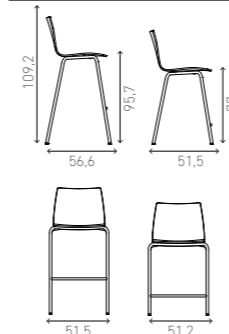

shell plastic, padded upholstery

fully upholstered

OPTIONS ONYX TRAVERSE

Table Corner element Wall distance holder Connecting leg Available armrests

VARIATIONS

ONYX BARSTOOL counter 3440/06 7.6 KG 2441/06 7.9 KG 2442/06 8.1 KG 2443/06 8.2 KG 2444/06 7.9 KG

stackable up to 4 barstools

shell natural beech

shell natural beech, padded seat

shell natural beech, padded upholstery

fully upholstered

shell CPL

ONYX BARSTOOL 3440/07 8.1 KG 2441/07 8.4 KG 2442/07 8.6 KG 2443/07 8.7 KG 2444/07 8.4 KG