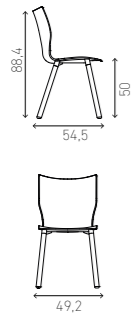

shell plastic

shell plastic, padded seat

shell plastic, padded upholstery

fully upholstered

shell plastic

shell plastic, padded seat

shell plastic, padded upholstery

fully upholstered

VARIATIONS

ONYX V 3630/00 9.7 KG 2631/00 10.2 KG 2632/00 10.5 KG 2633/00 10.5 KG

sizes in cm

shell plastic

shell plastic, padded seat

shell plastic, padded upholstery

fully upholstered

ONYX TRAVERSE 3440/99 2441/99 2442/99 2443/99 2443/99