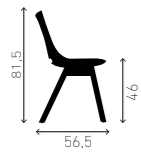

VARIATIONS & OPTIONS

MONOLINK

2506/00

2506/00

2506/00

2516/00

sizes in cm

Frame white