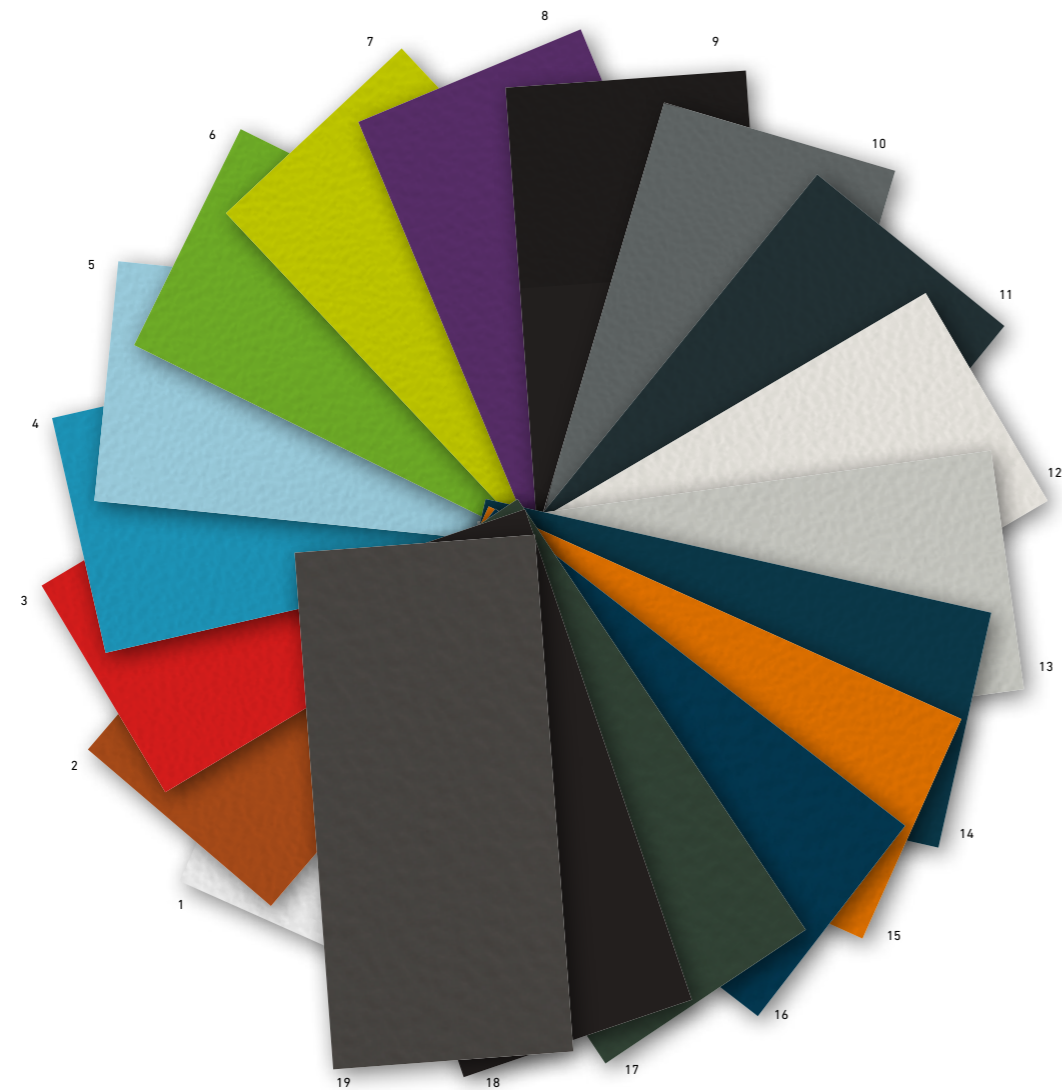

FINISHES

plastic colours

1 Clear white	6 Apple green	11 Graphite	Colour range Circular
2 Brick	7 Lime green	12 Crème white	16 Ocean blue
3 Tomato	8 Violet	13 Sand	17 Forest green
4 Azur blue	9 Black	14 Petrol	18 Lava black
5 Sky blue	10 Grey	15 Orange	19 Stone grey

veneers

1. 1 Beech
2. 2 Maple
3. 3 Oak
4. 4 Walnut

staining & lacquer

1. 1 Nat. lacquered S084
2. 2 Black S096
3. 3 White Wash S081
4. 4 White S082
5. 5 Light grey S12188
6. 6 Platinum Grey S12115
7. 7 Anthracite S12290
8. 8 Talinn Beech S24053
9. 9 Salisbury Elm grey S37017
10. 10 Chestnut S38000
11. 11 Madison Walnut S30011
12. 12 Dark Mountain Oak S20065
13. 13 Bianco Male S0029
14. 14 Grigio Londra S0718
15. 15 Nero Ingo S0720

CURVY

CURVY

1288/00

7 KG

shell plastic

1289/00

7.2 KG

shell plastic,
upholstered seat

2288/00

7.5 KG

fully upholstered

With armrests

1288/10

7.6 KG

shell plastic

1289/10

7.8 KG

shell plastic,
upholstered seat

2288/10

8.1 KG

fully upholstered

CURVY

3288/00

7.7 KG

shell natural beech

3289/00

7.9 KG

Backrest natural beech +
upholstered seat

3287/00

8.2 KG

Backrest padded upholstered
+ upholstered seat

With armrests

3288/10

8.3 KG

shell natural beech

3289/10

8.5 KG

Backrest natural beech +
upholstered seat

3287/10

8.8 KG

Backrest padded upholstered
+ upholstered seat

Underseat linking
centre-to-centre distance
Chair-Chair 50 cm
Chair-Armchair 54,4 cm
Armchair-Armchair 59,1 cm

Floor linking
centre-to-centre distance
Chair-Chair 51 cm
Chair-Armchair 54 cm

stackable up to 45 chairs

sizes in cm