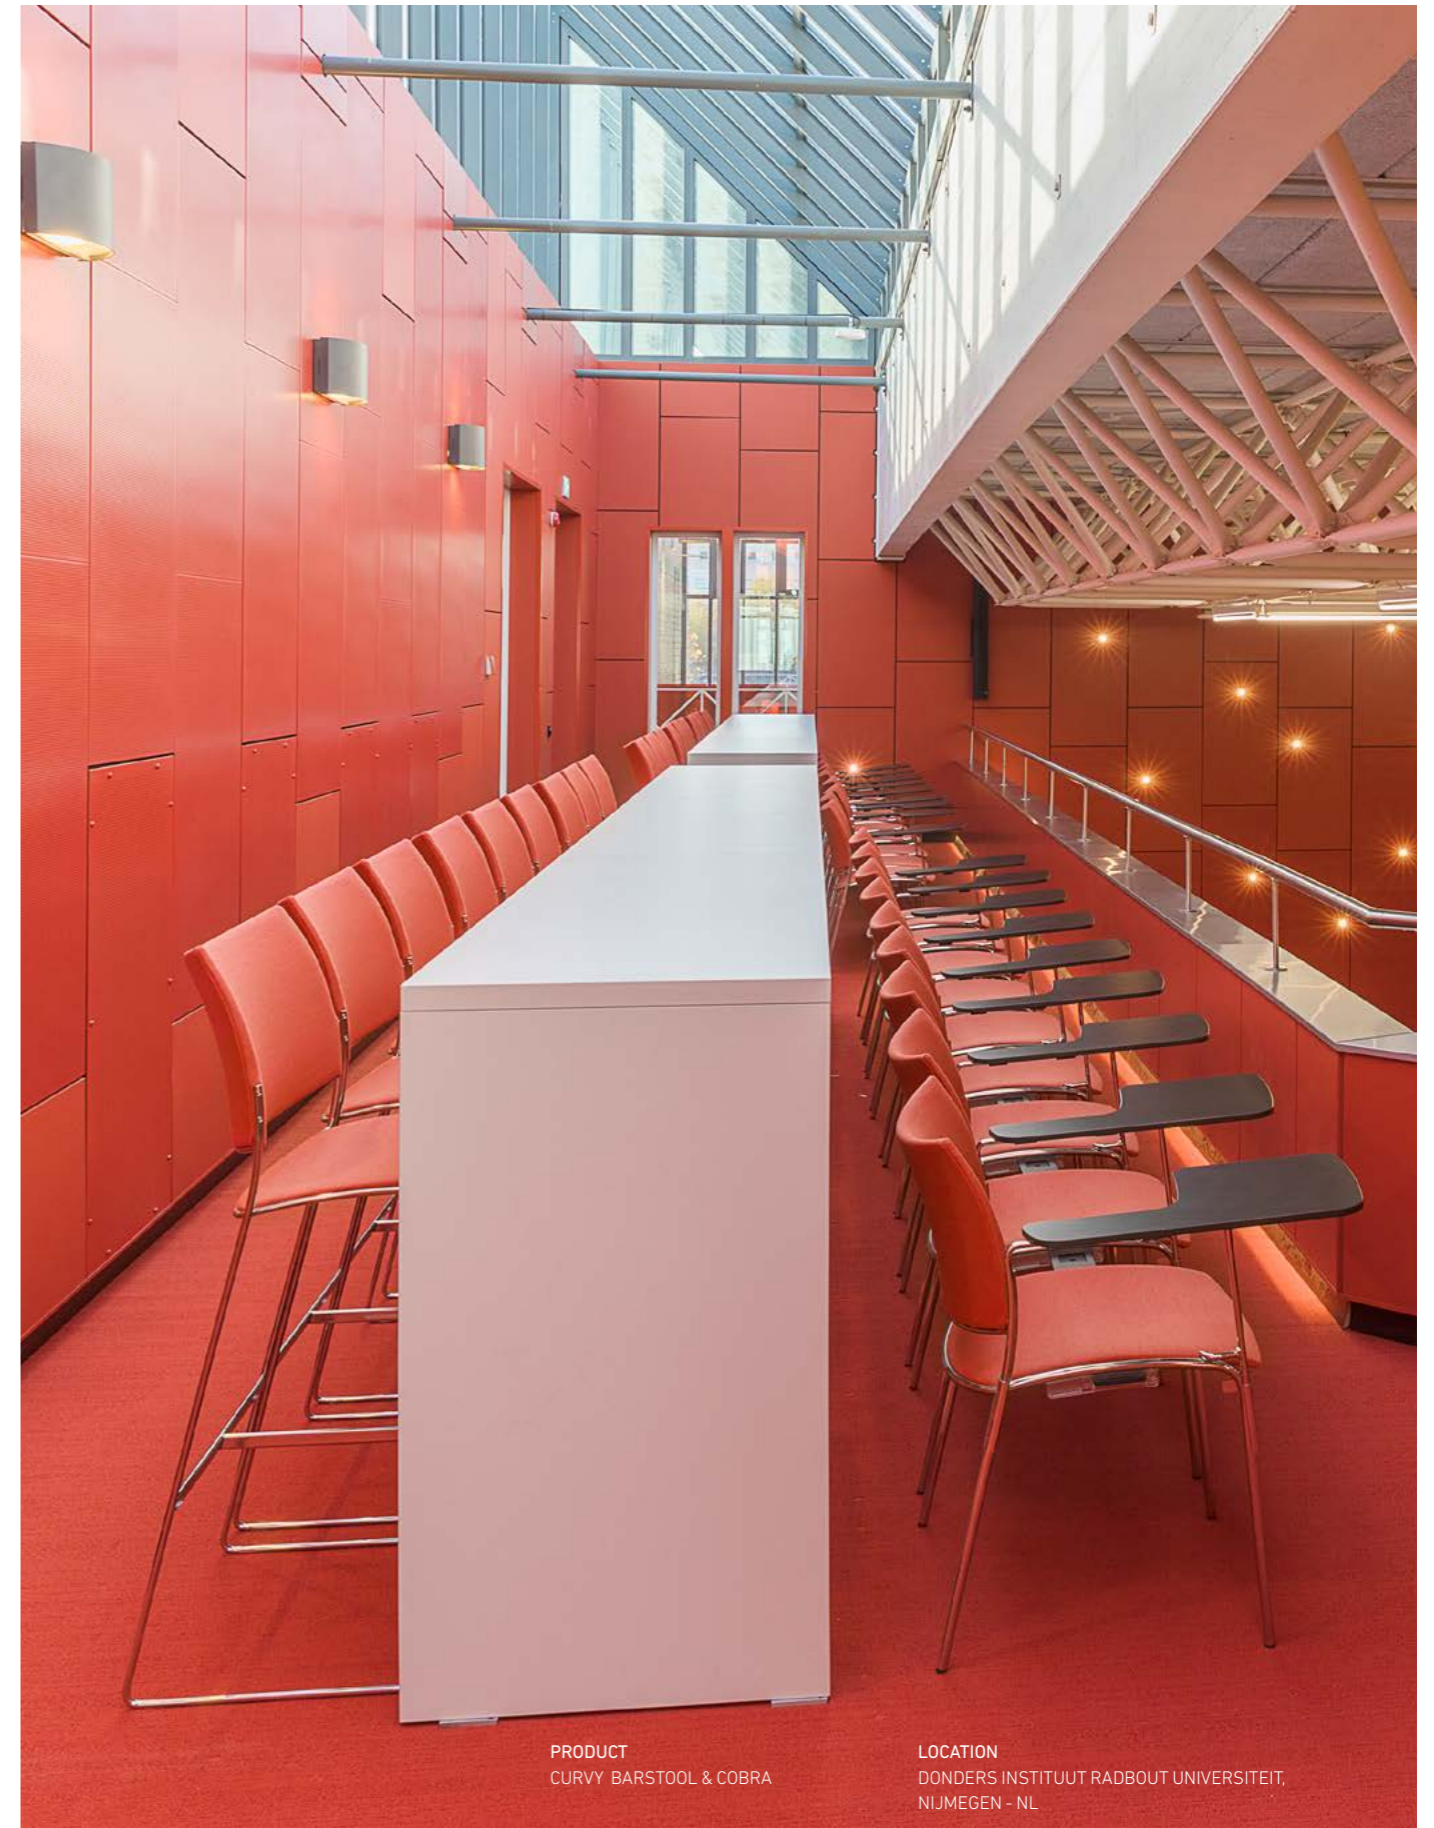

PRODUCT
CURVY BARSTOOL & COBRA

LOCATION
DONDERS INSTITUUT RADBOUT UNIVERSITEIT,
NIJMEGEN - NL