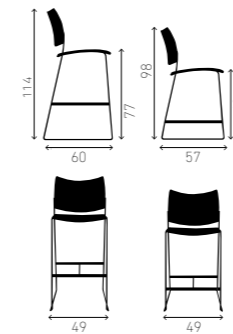

transport dolly

zifra numbering system

CURVY BARSTOOL

CURVY BARSTOOL counter

CURVY BARSTOOL

1288/06 8.7 KG

shell plastic

1289/06 8.9 KG