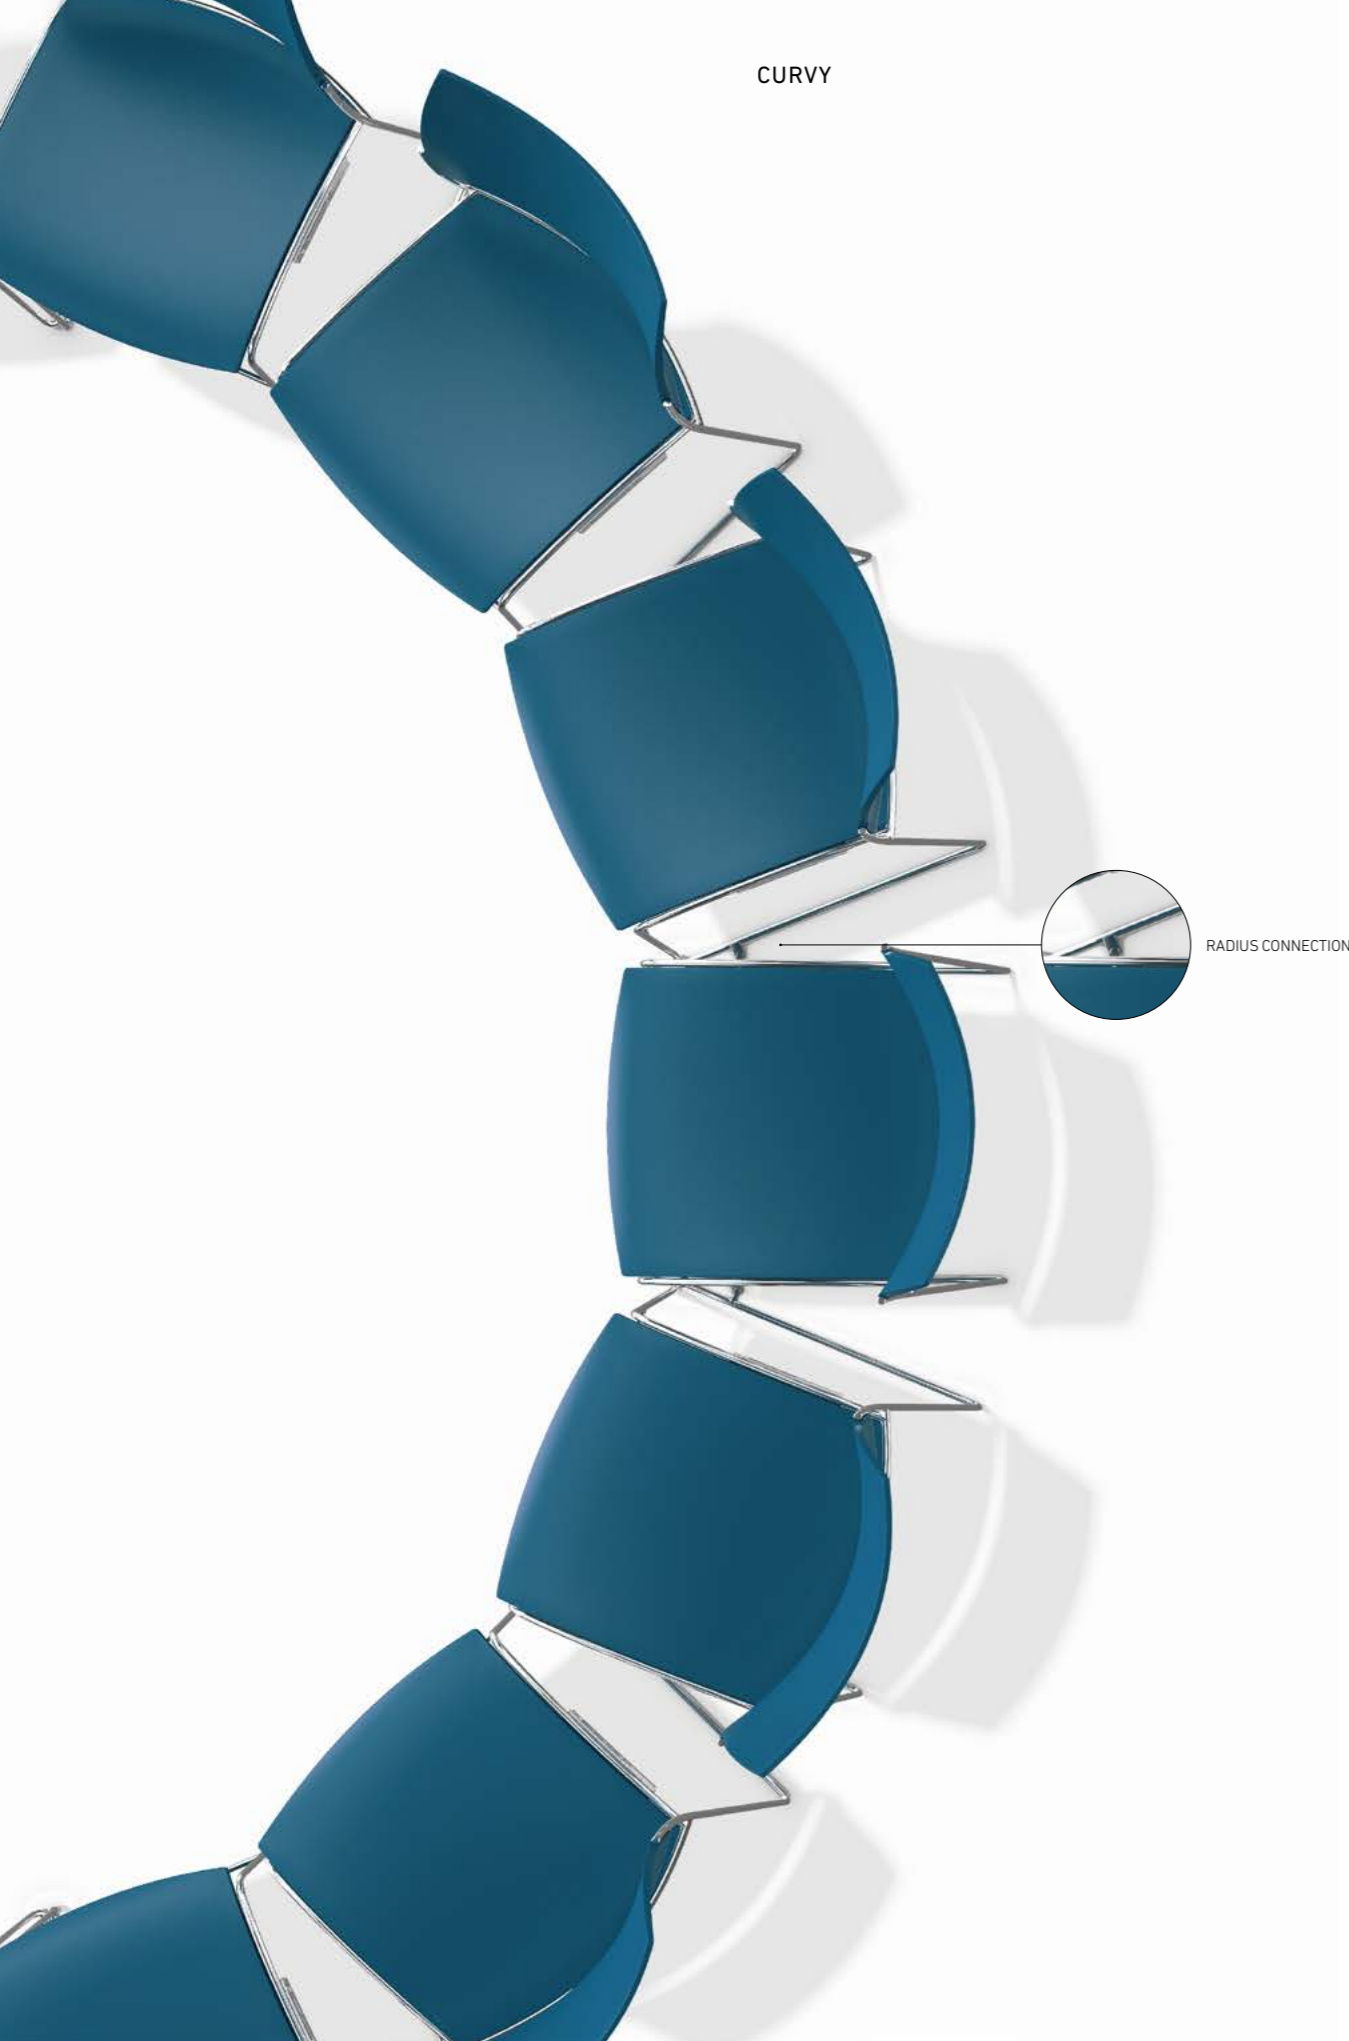

RADIUS CONNECTION

CURVY

Whatever the location or occasion may be, Curvy guarantees the right set-up. Due to its user-friendly linking system, Curvy can be geared towards your specific wishes with the greatest of ease. Curvy is also available with fixed linking parts or a flexible radius connection with which chairs can be placed in a circular set-up effortlessly.