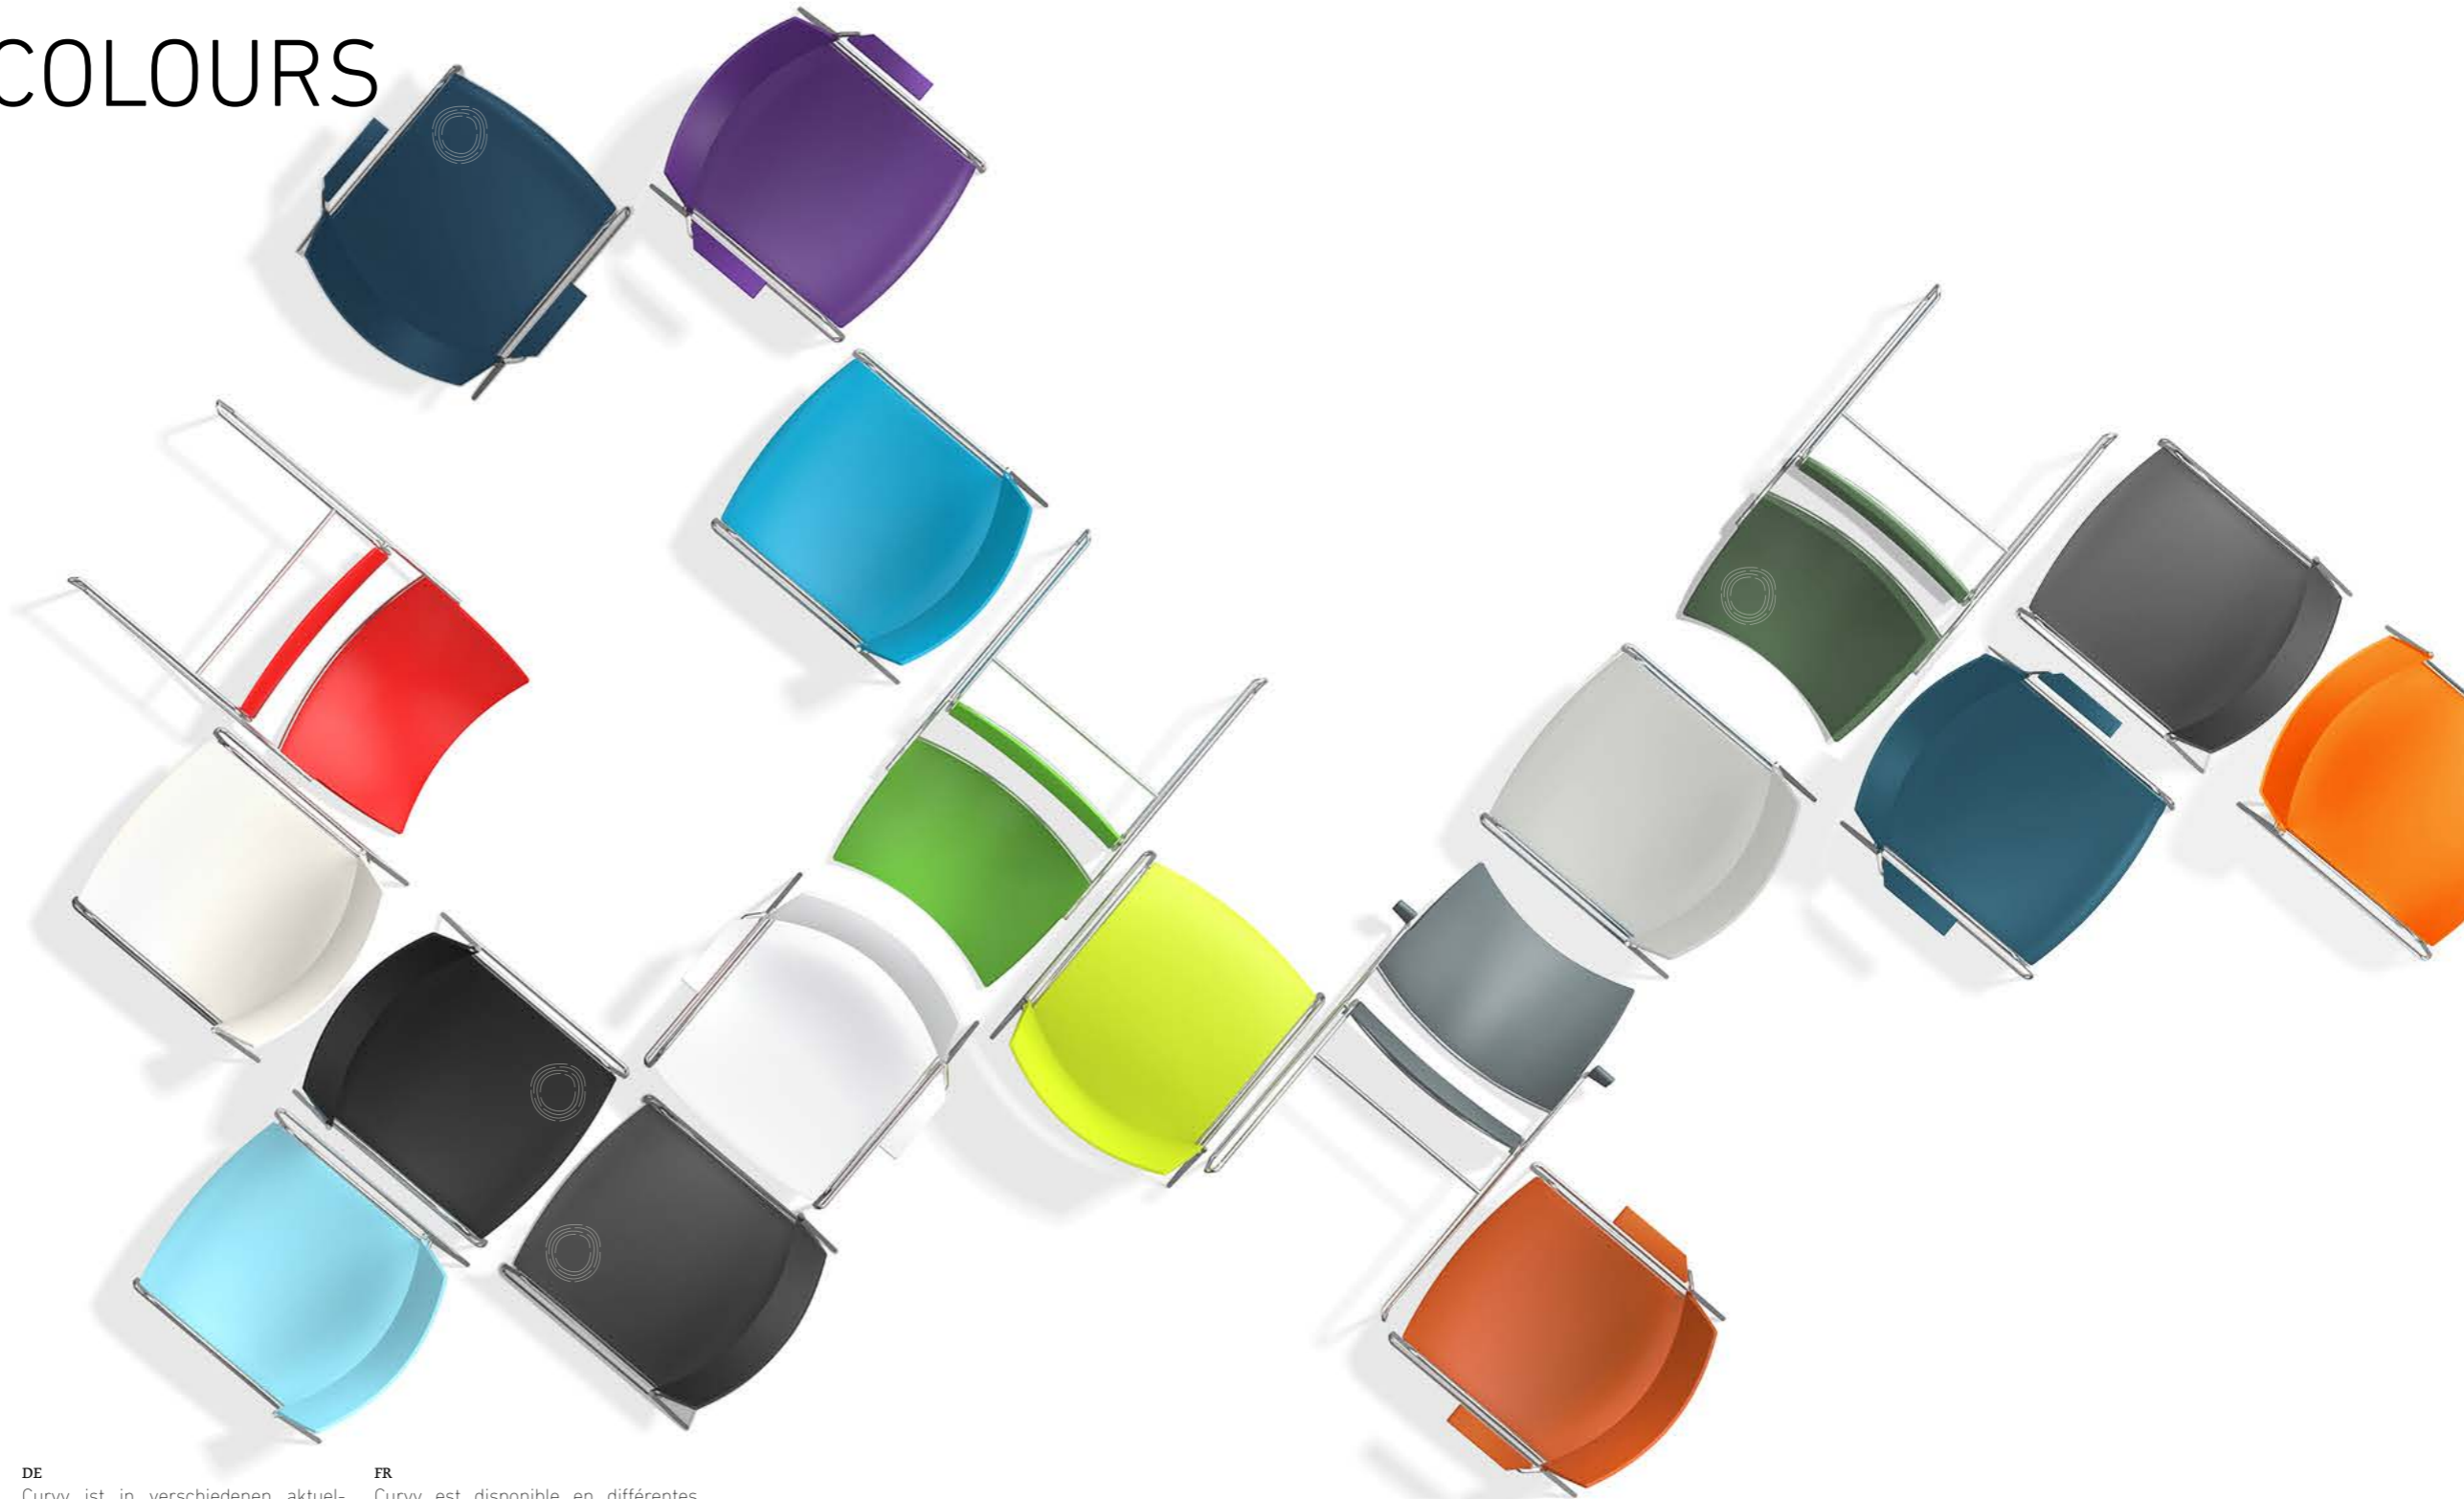

COLOURS

UK
Curvy comes in different contemporary colours to match your design concept. No matter which colour you choose, rest assured that Curvy will add a fresh, modern touch to the room.

NL
Curvy is verkrijgbaar in diverse eigentijdse kleuren. Hiermee kunt u Curvy perfect afstemmen op uw inrichtingsconcept. Welke kleur u ook kiest, met Curvy geeft u iedere ruimte een frisse, moderne uitstraling.

DE
Curvy ist in verschiedenen aktuellen Farben erhältlich. Damit können Sie den Curvy perfekt auf Ihr Einrichtungskonzept abstimmen. Egal für welche Farbe Sie sich entscheiden, mit dem Curvy bekommt jeder Raum eine frische, moderne Ausstrahlung.

FR
Curvy est disponible en différentes couleurs contemporaines. Ce qui vous permet de parfaitement adapter Curvy à votre concept d'aménagement. Quelle que soit la couleur que vous choisissez, Curvy donne à chaque espace un aspect frais et moderne !

Colour range

- Black
- Graphite
- Grey
- Brick
- Tomato

- Orange
- Lime green
- Apple green
- Sky blue
- Azur blue

- Petrol
- Violet
- Grey
- Crème white
- Clear white

Colour range Circular

- Lava black
- Stone grey
- Forest green
- Ocean blue