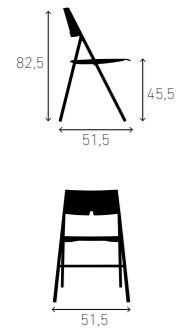

VARIATIONS

AXA

1025/00